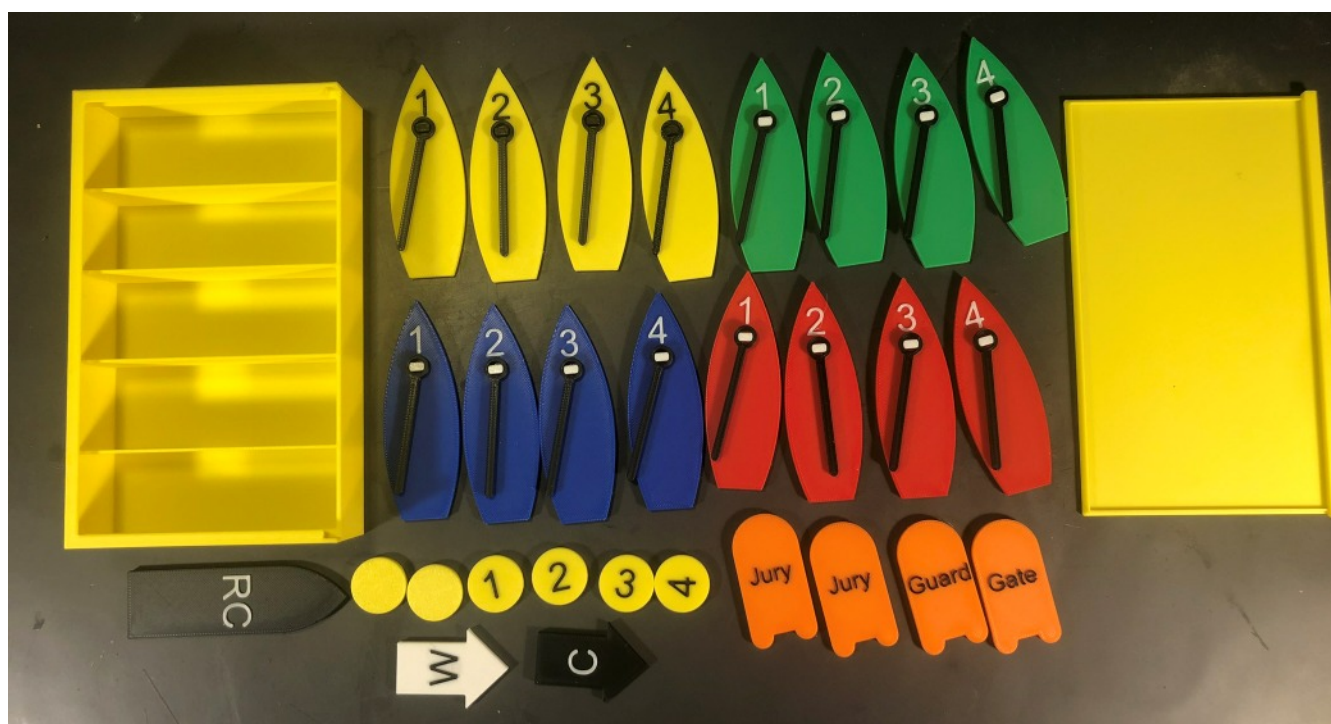

Protest Committee magnetic boat set

As shown with box. 80 mm boats. Magnets are completely enclosed. Box colour and text on the lid changed at no additional cost. Box 157 x 93 x 31 mm

Magnetic Boat Set with Box £35.00

Non Magnetic Boat Set with box £15.00