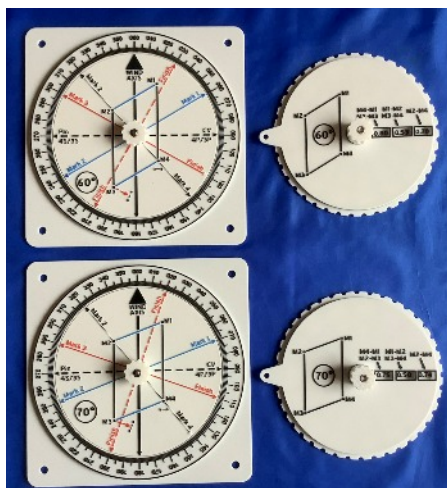

## Course Setting Tools for ROs and Marklayers

Marklayer Bearing and Distance Tools for 60° and 70° Trapezoid Courses. Backplate 200 x 200 mm. £ 20.00

Bearing and Distance Tools are also available for 80° and 85° Trapezoid Courses for Toppers. £20.00