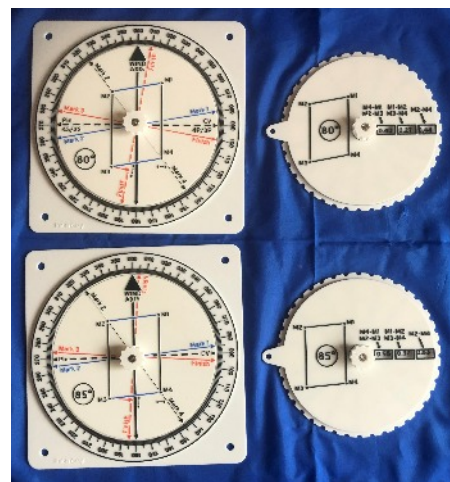

## Course Setting Tools for ROs and Marklayers

Marklayer Bearing and Distance Tools for 60° and 70° Trapezoid Courses. Backplate 200 x 200 mm. £ 20.00

Bearing and Distance Tools are also available for 80° and 85° Trapezoid Courses for Toppers. £20.00

### Set of six model boats for Team Racing training

Boats are designed to be used on a table (or bar table!). Roughly based on the Firefly dinghy. Boats come complete with a case (170 x 120 x 50), two marks, wind indicators. Boats are approximately 00 mm in length, total height with sail approximately 150 mm.