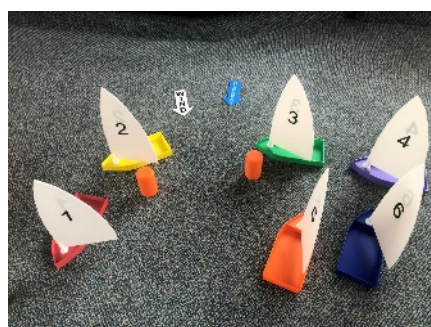

RG's Race Official and Trainer Tools of the Trade

Set of six model boats for use as rule training etc.

Boats are designed to be used on the floor as a graphic training aid. Boats come complete with carry case, two marks, wind and current indicators. Boats are 200 mm in length, sail height approximately 285 mm.

Colour of boats and carry case can be changed to suit (Even Pink!). We can offer a team racing version with three yellow and three blue boats. Club or personal name can be added to box lid at no additional cost.

Six boat set with carry box £49.00 Without Carry Box £29.00

Pocket protest set

All in a screw top container. 8 Boats, 2 marks, wind and current arrows
Boats are 45 mm, container 52 x 26 mm.
10 sets for £12.00