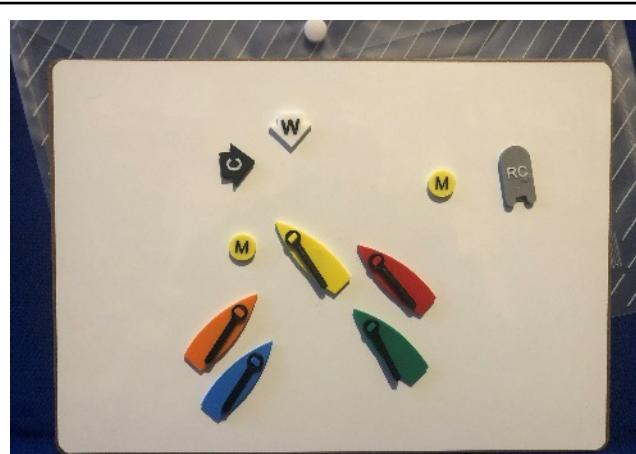

Portable, Coaches Magnetic Boat Set

Complete with A4 whiteboard, all in a plastic envelope. 4 Boats, 2 marks. RC boat, wind and current arrows
Boats 50 mm £15.00 incl. whiteboard