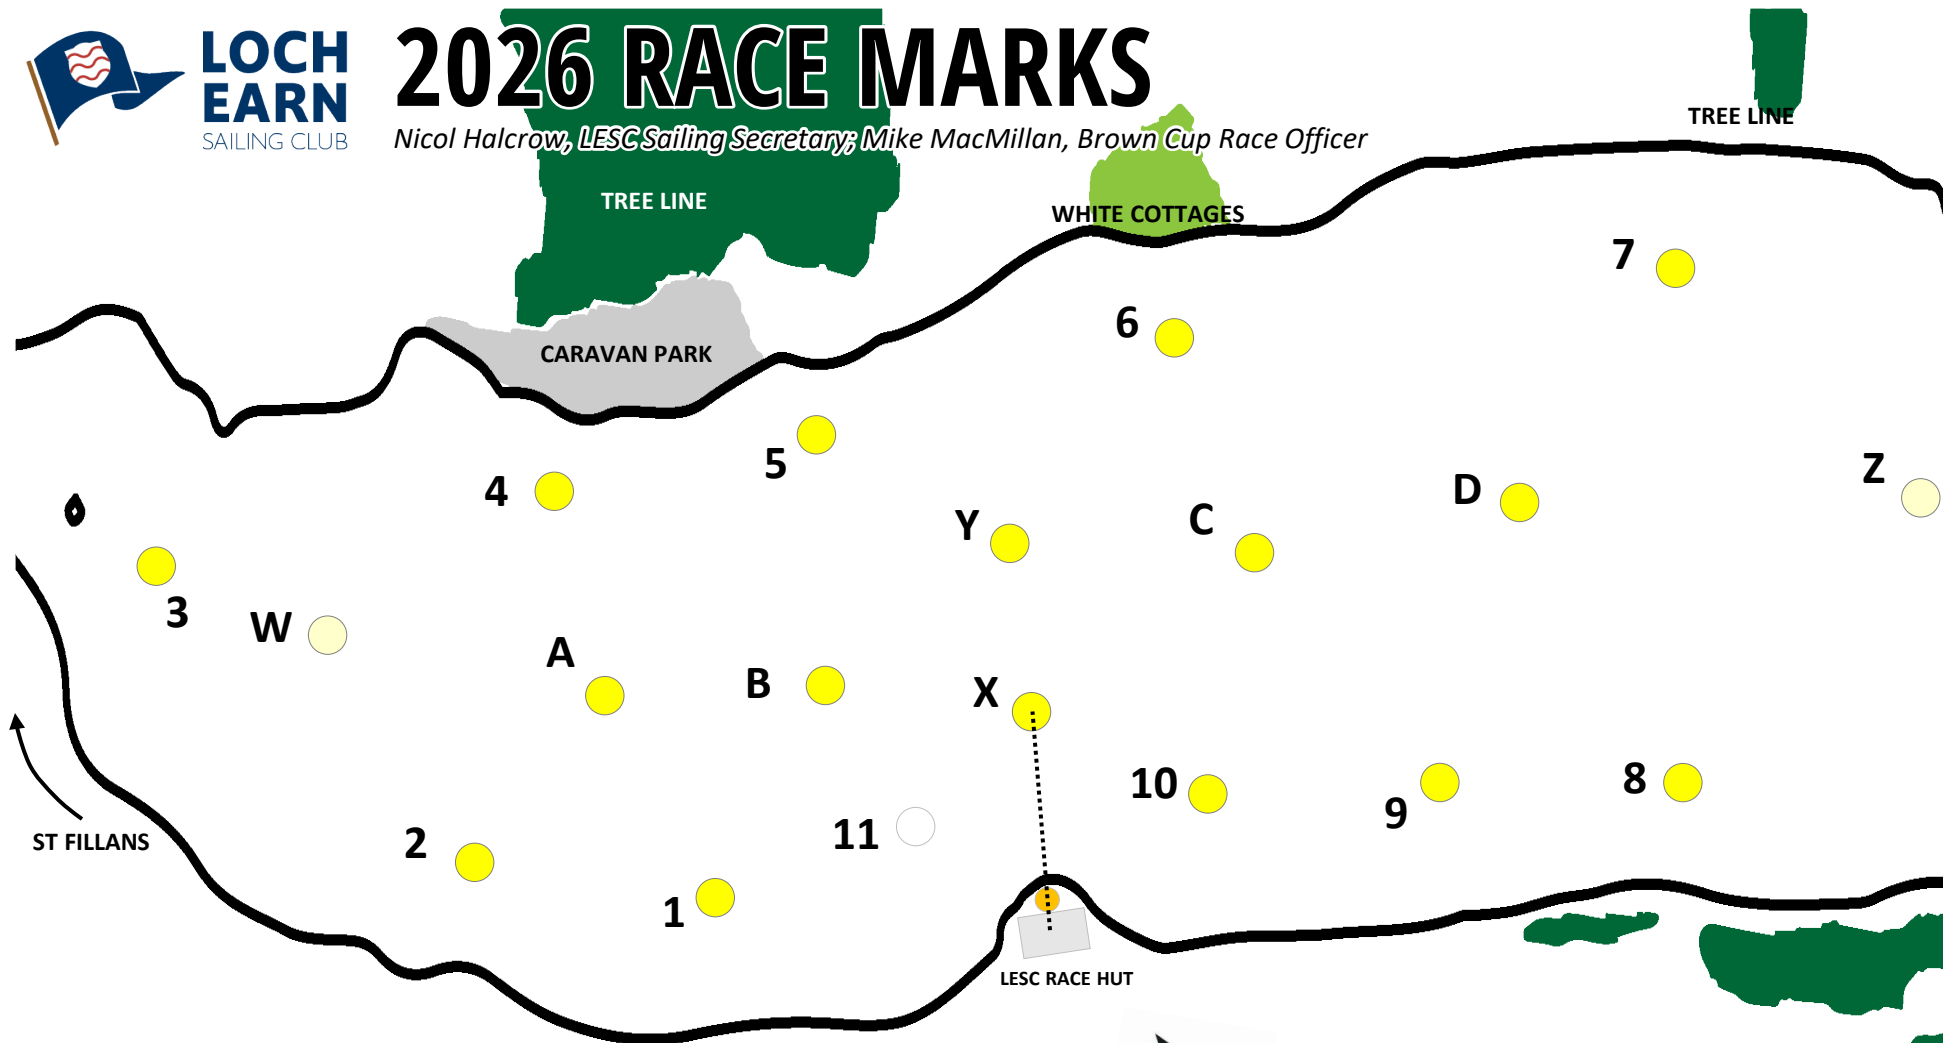

LOCH EARN
SAILING CLUB

2026 RACE MARKS

Nicol Halcrow, LESC Sailing Secretary; Mike MacMillan, Brown Cup Race Officer

All marks are yellow except W and Z that are orange faded white, and 11 that is white.

Start and finish line is formed between the orange pole in front of the LESC race hut and mark X.